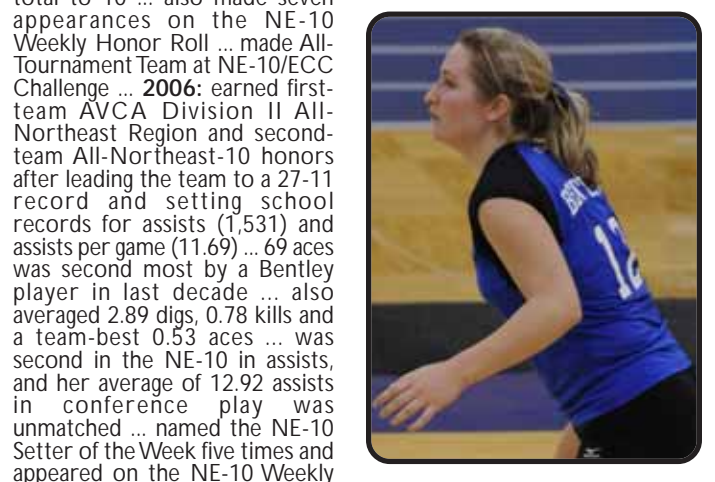

12

Tori Piskulick

Sr, S, San Diego, Calif.

CO-CAPTAIN ... 2005 graduate of Scripps Ranch High School who is majoring in management ... two-time first-team AVCA All-Region selection who enters season 63 assists and seven digs away from becoming first player in school history with 4,000 assists and 1,000 digs ... 3,937 career assists is third in school history and 500 shy of school record ... played at Scripps Ranch along with current teammate Kristine Mickelson ... three varsity letters ... **2007**: repeated as an AVCA first-team All-Region selection and was also named to the All-

Northeast-10 first team after leading Falcons to a 24-10 record ... led conference in assists, with her average of 11.60 just a shade off the school record she set as a sophomore ... also averaged 3.06 digs (second on team) and 0.89 kills with a .275 hitting percentage ... 43 aces was a team-best ... 1,334 assists was fourth highest in school history ... 50+ assists four times, including 58 in a 3-2 loss at Bryant ... other season-bests included seven kills (Southern Conn, Nov. 3), six aces (Southern Conn, Nov. 3), 18 digs (Dowling, Sept. 21, and Cal State Dominguez Hills, Oct. 9) ... earned NE-10 Setter of the Week honors five times, bringing her career total to 10 ... also made seven appearances on the NE-10 Weekly Honor Roll ... made All-Tournament Team at NE-10/ECC Challenge ... **2006**: earned first-team AVCA Division II All-Northeast Region and second-team All-Northeast-10 honors after leading the team to a 27-11 record and setting school records for assists (1,531) and assists per game (11.69) ... 69 aces was second most by a Bentley player in last decade ... also averaged 2.89 digs, 0.78 kills and a team-best 0.53 aces ... was second in the NE-10 in assists, and her average of 12.92 assists in conference play was unmatched ... named the NE-10 Setter of the Week five times and appeared on the NE-10 Weekly Honor Roll four times ... recipient of team's Coaches Award ... career-